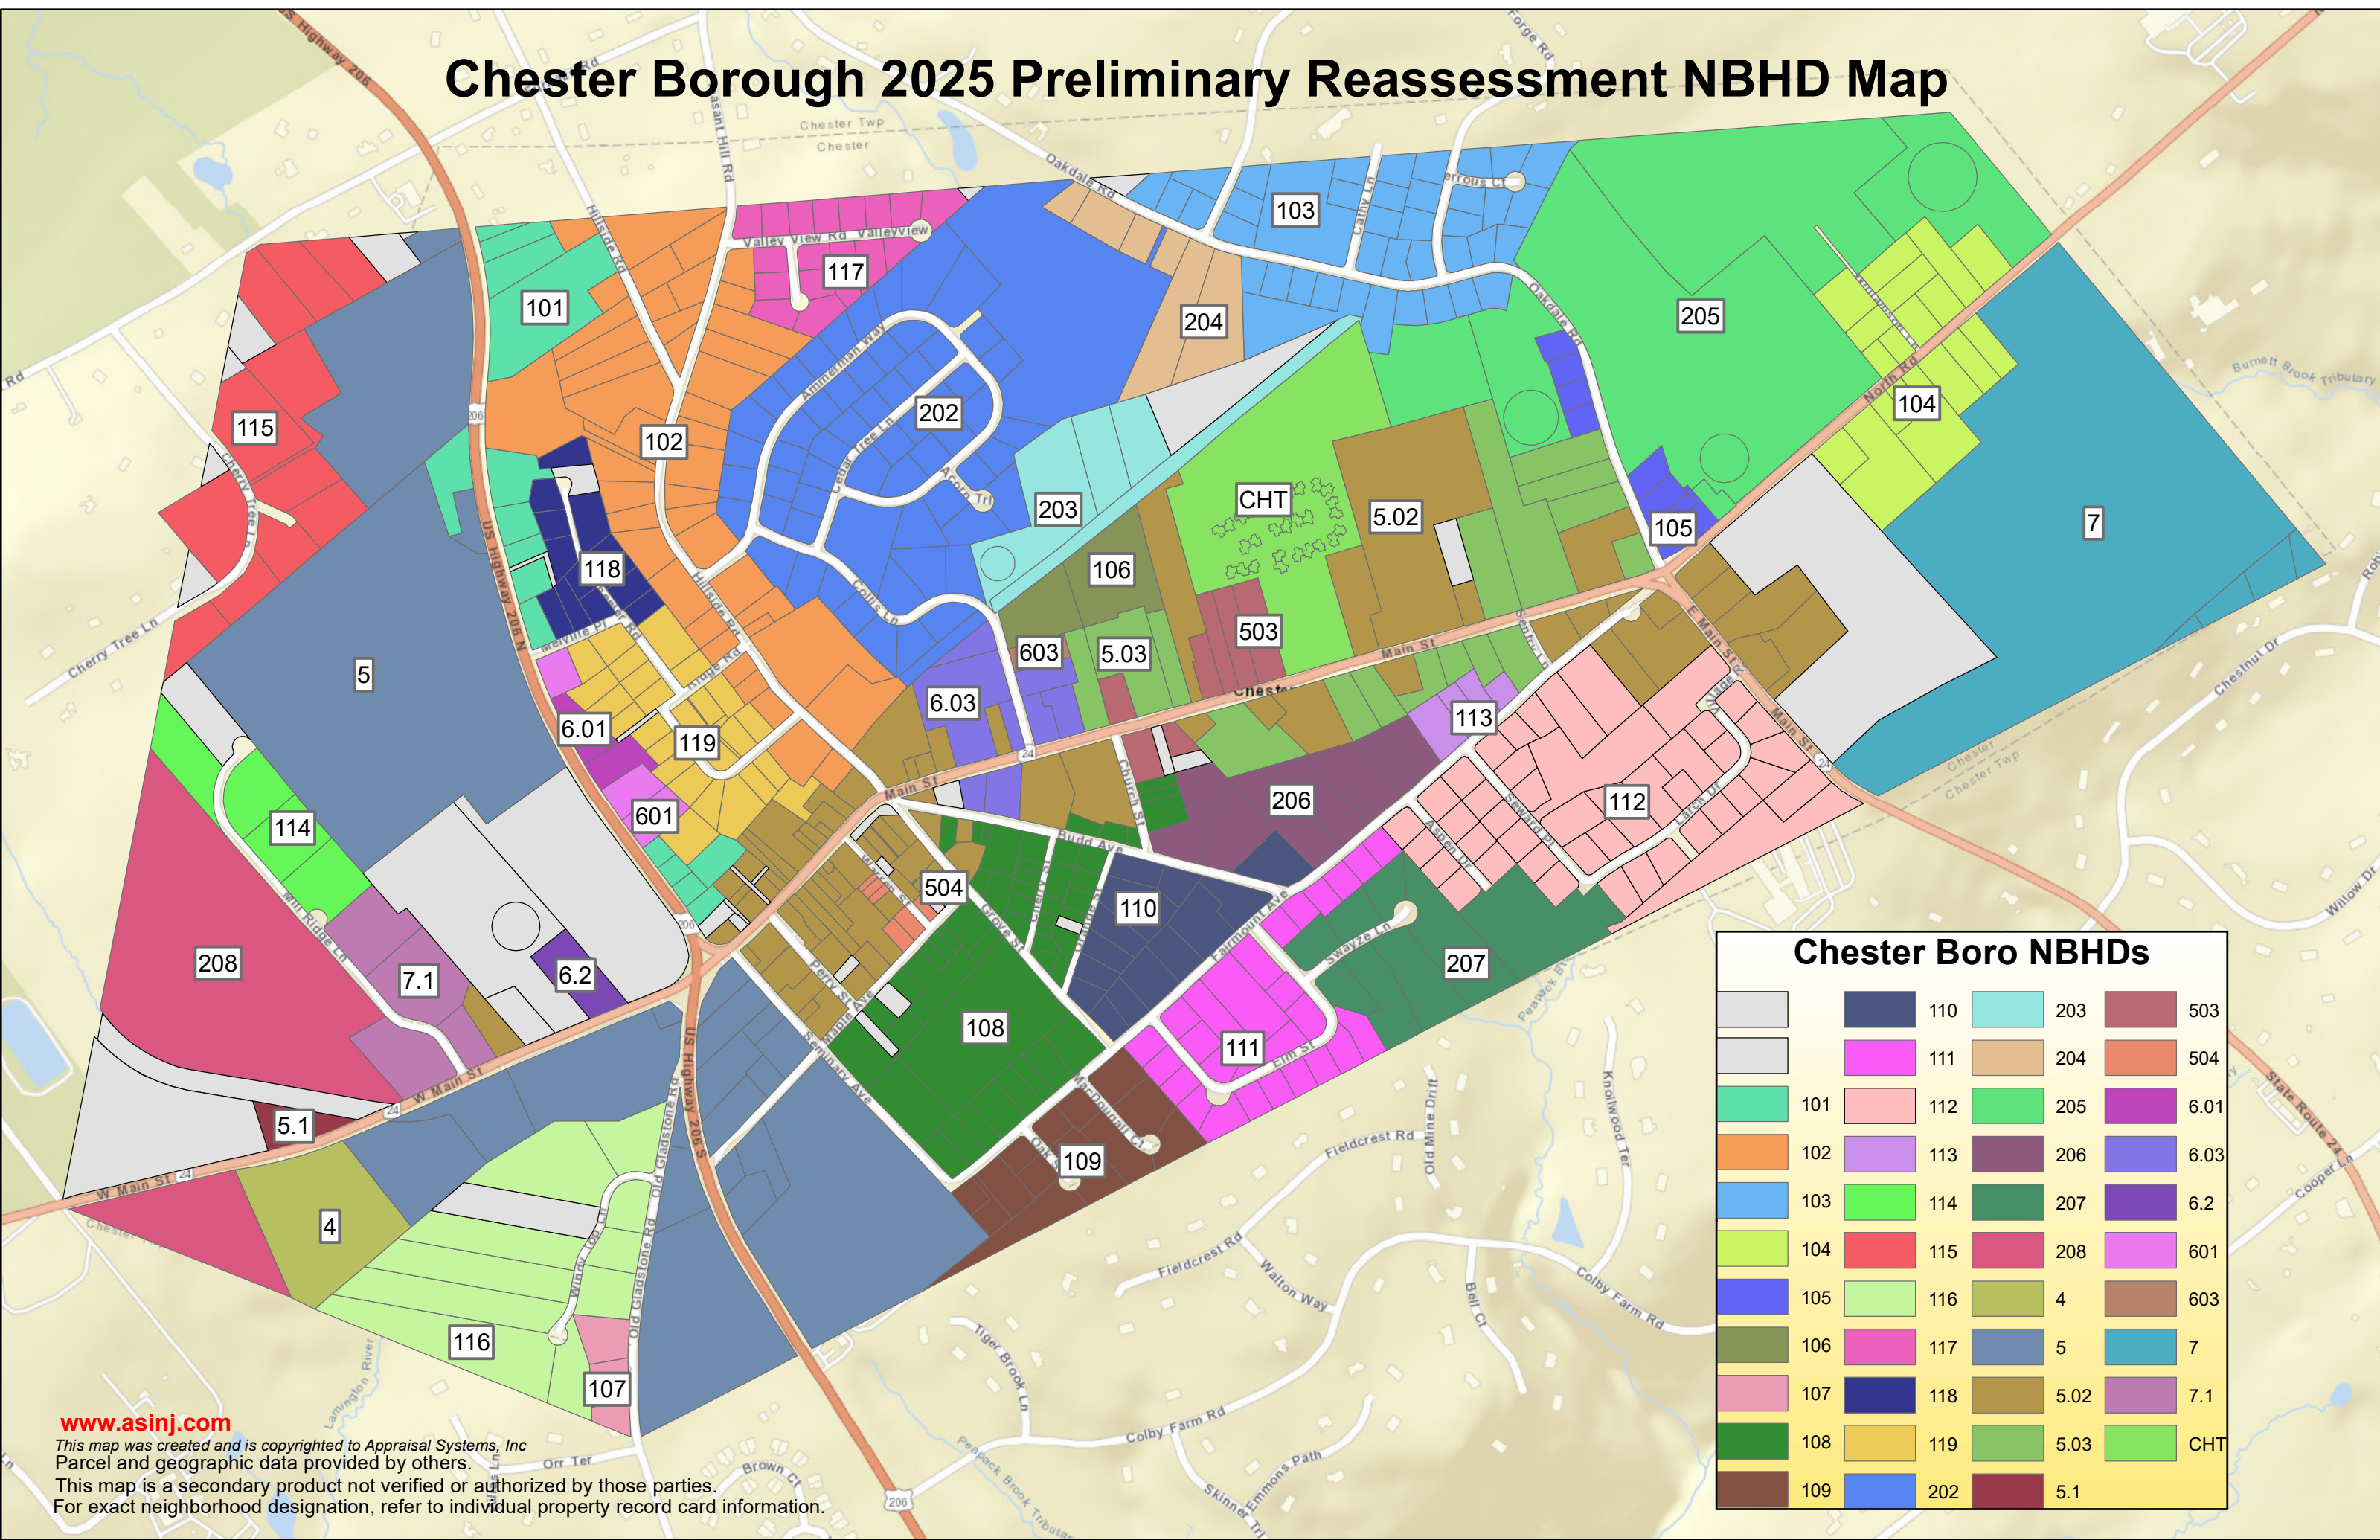

# Chester Borough 2025 Preliminary Reassessment NBHD Map

**Chester Boro NBHDs**

101	110	203	503
102	111	204	504
103	112	205	6.01
104	113	206	6.03
105	114	207	6.2
106	115	208	6.01
107	116	4	6.03
108	117	5	6.2
109	118	5.02	7.1
	119	5.03	CHT
	202	5.1	

[www.asinj.com](http://www.asinj.com)

This map was created and is copyrighted to Appraisal Systems, Inc. Parcel and geographic data provided by others. This map is a secondary product not verified or authorized by those parties. For exact neighborhood designation, refer to individual property record card information.